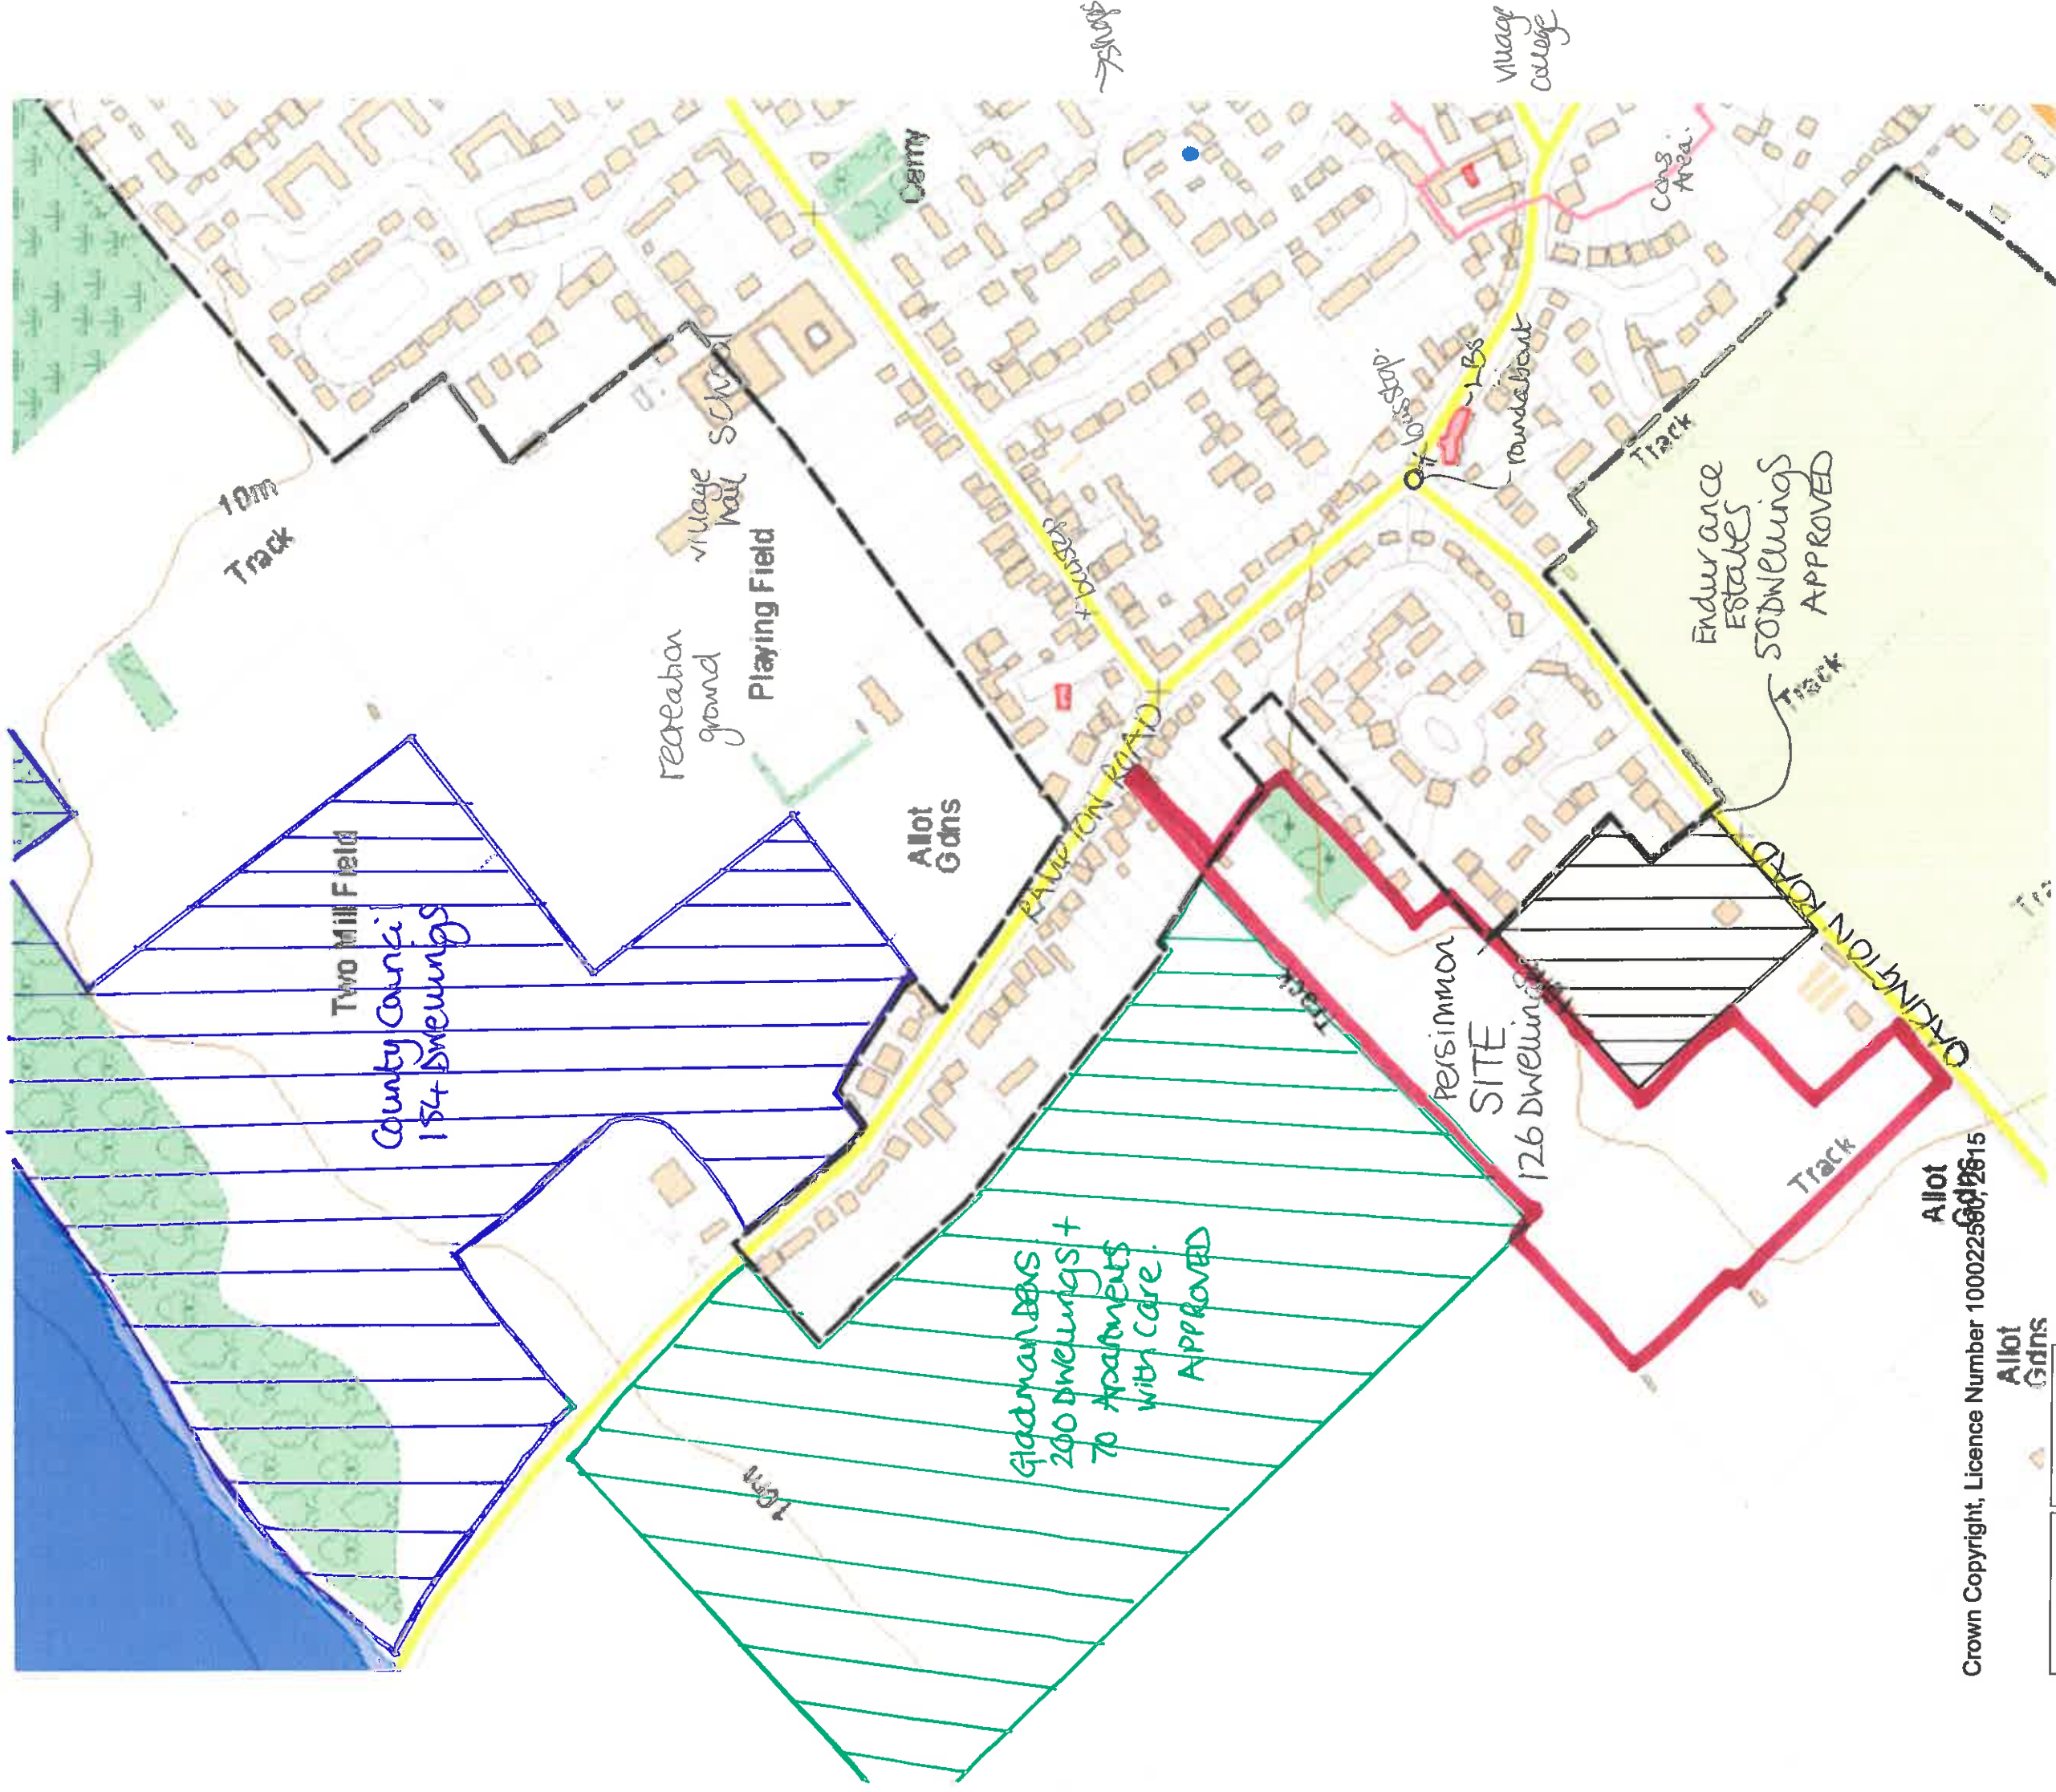

Cottenham

Crown Copyright, Licence Number 100022560, 2615

South Cambridgeshire District Council

200 m

Scale = 1 : 5000

NORTH
9-May-2017