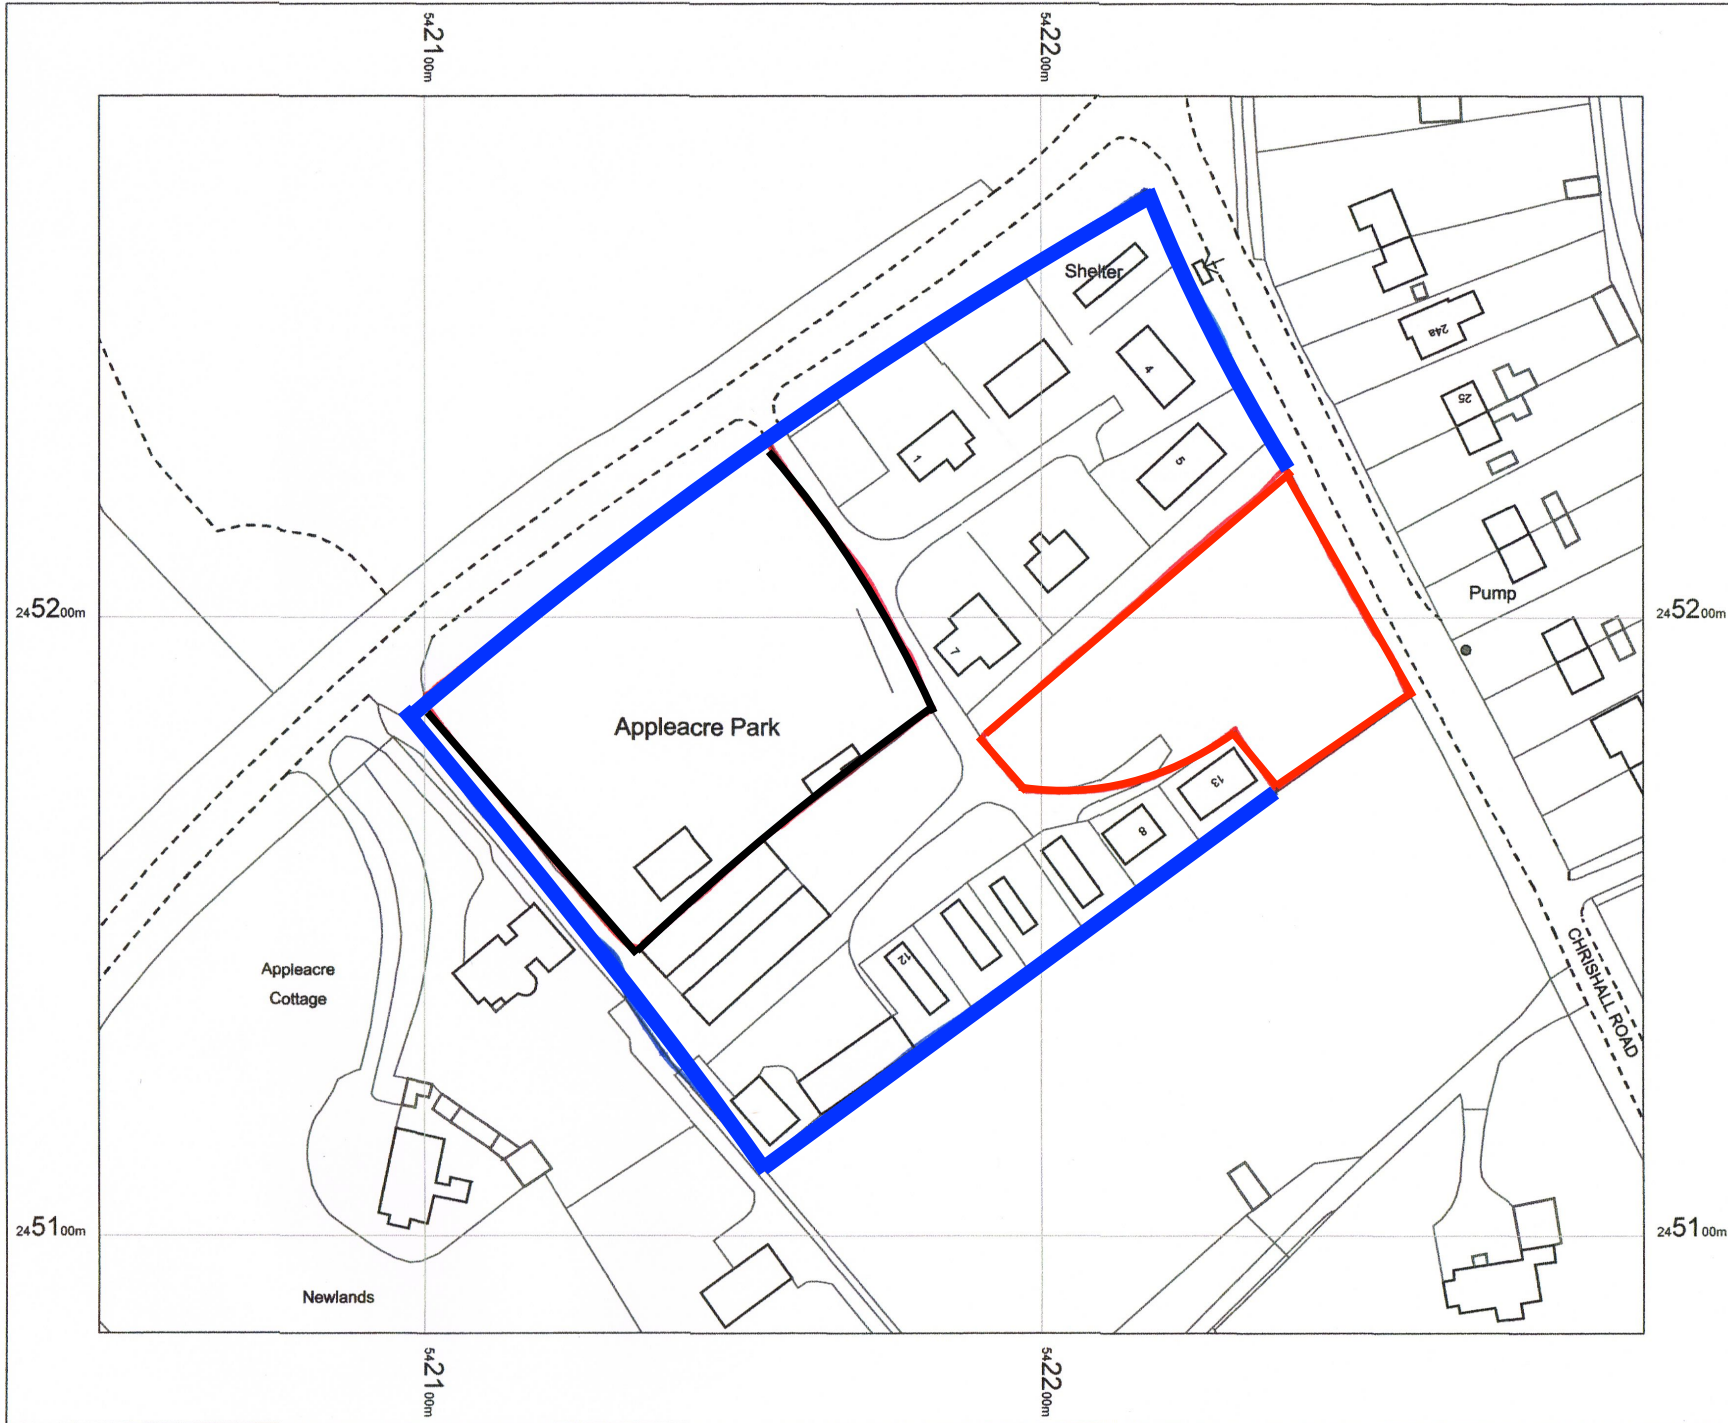

# Applecare Park

Applecare Park  
Royston, Cambridgeshire,  
SG8 7RU

OS MasterMap 1250/2500/10000  
scale  
08 September 2016, ID:  
CM-00559524  
[www.centremapslive.co.uk](http://www.centremapslive.co.uk)

1:1250 scale print at A4, Centre:  
542172 E, 245184 N

©Crown Copyright and database  
rights 2016 OS 100019980

FOR A BETTER POINT OF VIEW