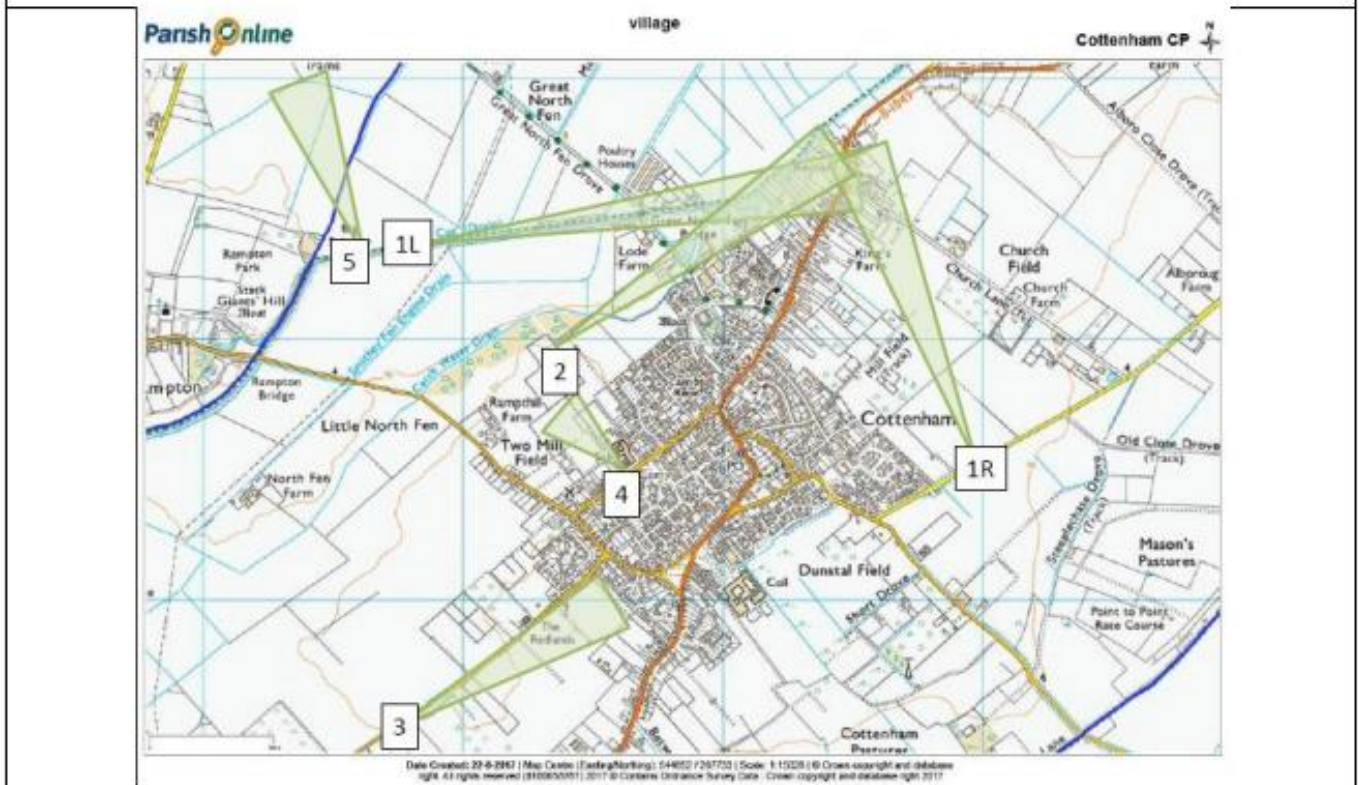

**Cottenham Neighbourhood Plan Pre-submission Draft Plan
version 3.1a (October 2017)**

Policy C/1: Landscape Character Extract - Vistas

All Saints' Church from Cottenham Lode (1L) and Long Drove (1R)

3 Cottenham from Oakington Road

4 Sunset from King George V Field

5 Haddenham from Cottenham Lode

Figure 4: Map and Key vistas of and around Cottenham

Cottenham Neighbourhood Plan Pre-submission Plan (June 2018)

Policy C/1: Landscape Character Extract - Vistas

Cottenham Neighbourhood Plan Referendum Version (February 2020)

Policy COH/1-1: Landscape Character Extract - Vistas

All Saints' Church from Cottenham Lode (1L) and Beach Road (1R)

Cottenham from Oakington Road (3); Sunset from King George V Field (7); Haddenham from Cottenham Lode (8)

Figure 6: Map and Key vistas of and around Cottenham