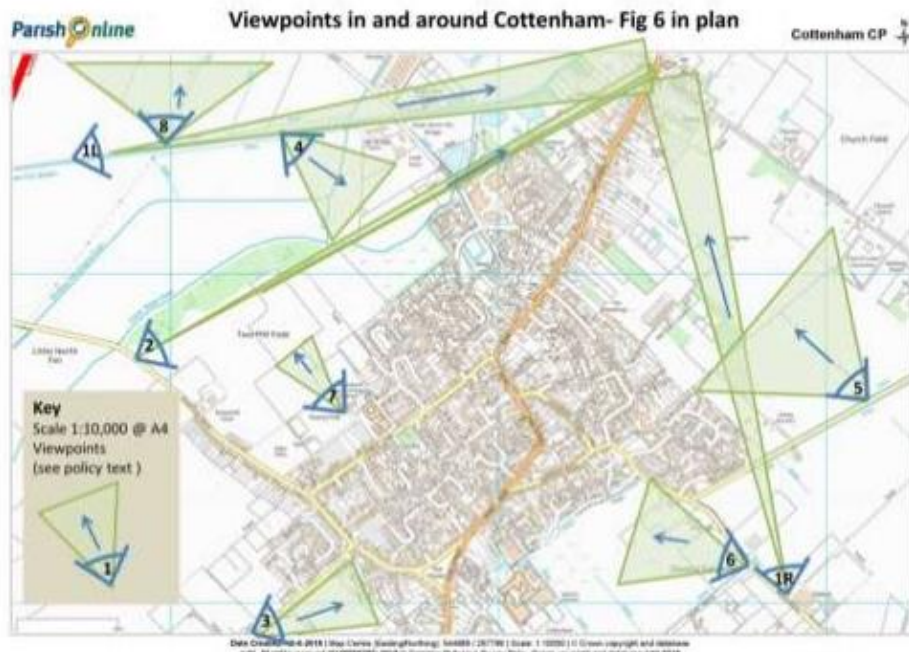

**Cottenham Neighbourhood Plan Pre-submission Draft Plan
version 3.1a (October 2017)**

Policy C/1: Landscape Character Extract - Vistas

All Saints' Church from Cottenham Lode (1L) and Long Drove (1R)

3 Cottenham from Oakington Road

4 Sunset from King George V Field

5 Haddenham from Cottenham Lode

Figure 4: Map and Key vistas of and around Cottenham

Cottenham Neighbourhood Plan Pre-submission Plan (June 2018)

Policy C/1: Landscape Character Extract - Vistas

Cottenham Neighbourhood Plan Referendum Version (February 2020)

Policy COH/1-1: Landscape Character Extract - Vistas

All Saints' Church from Cottenham Lode (1L) and Beach Road (1R)

Cottenham from Oakington Road (3); Sunset from King George V Field (7); Haddenham from Cottenham Lode (8)

Figure 6: Map and Key vistas of and around Cottenham