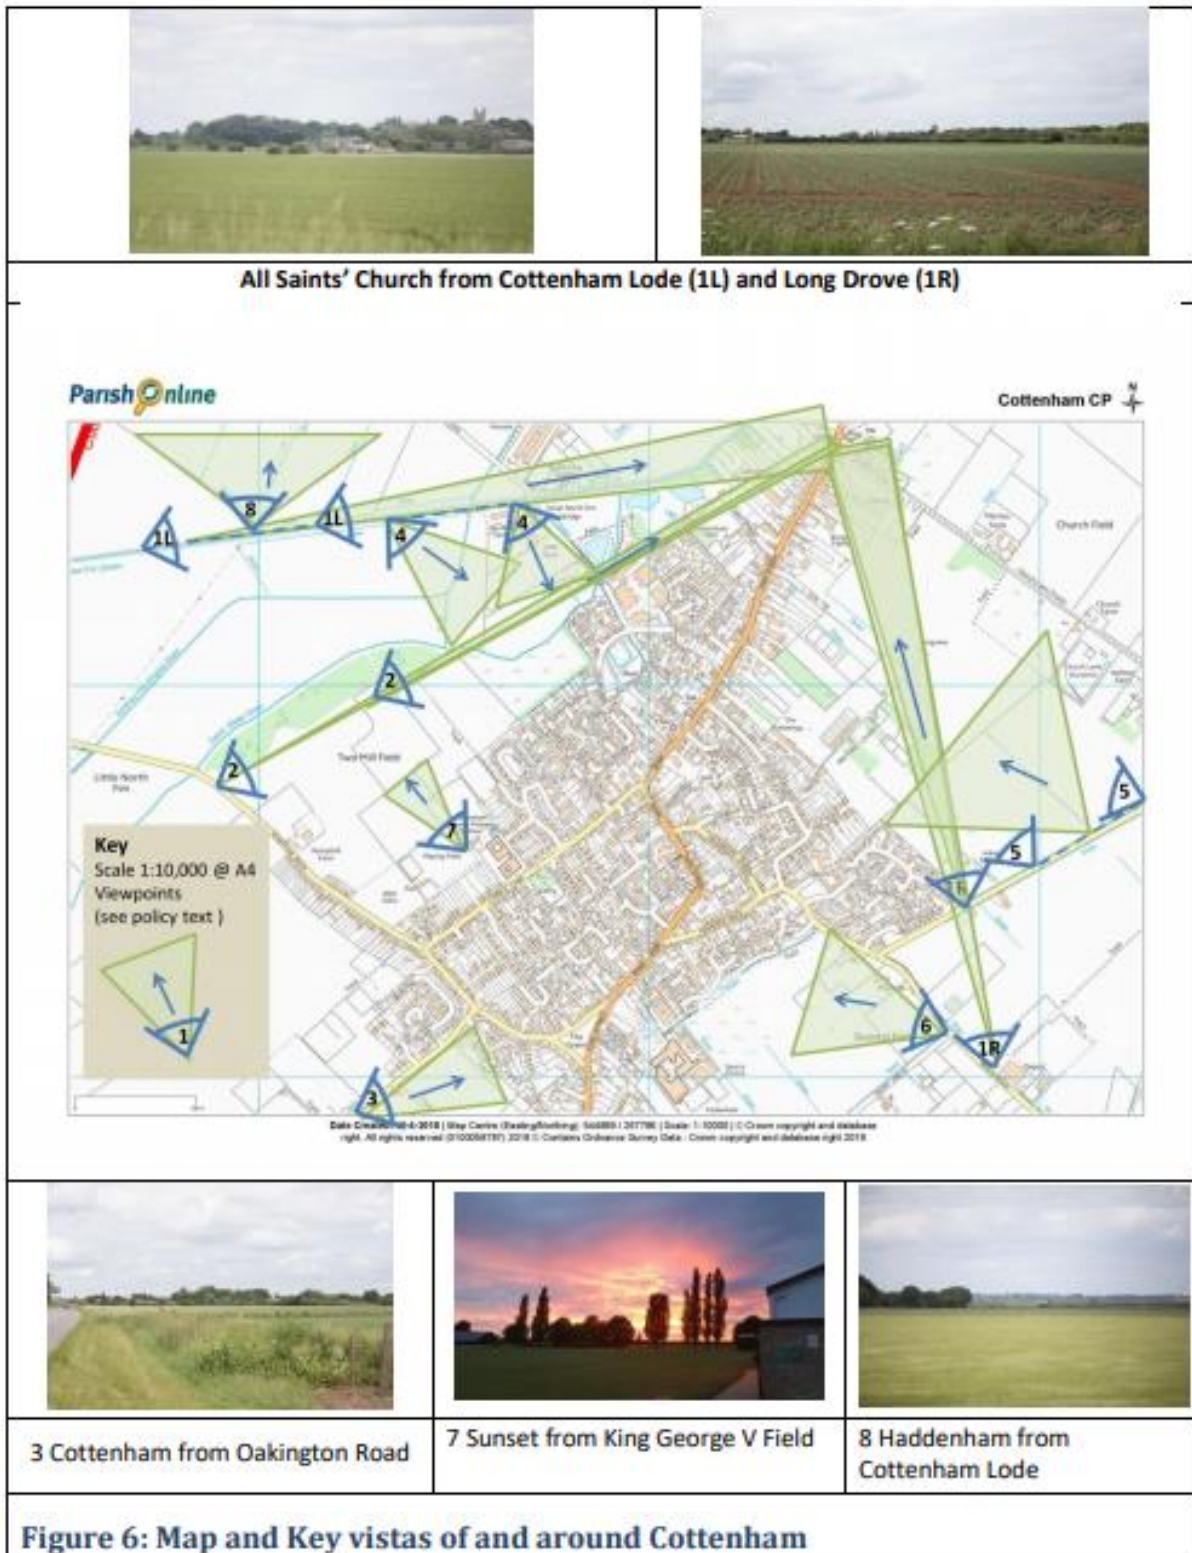

**Cottenham Neighbourhood Plan Pre-submission Draft Plan
version 3.1a (October 2017)**

Policy C/1: Landscape Character Extract - Vistas

All Saints' Church from Cottenham Lode (1L) and Long Drove (1R)

3 Cottenham from Oakington Road

4 Sunset from King George V Field

5 Haddenham from Cottenham Lode

Figure 4: Map and Key vistas of and around Cottenham

Cottenham Neighbourhood Plan Pre-submission Plan (June 2018)

Policy C/1: Landscape Character Extract - Vistas

Cottenham Neighbourhood Plan Referendum Version (February 2020)

Policy COH/1-1: Landscape Character Extract - Vistas

All Saints' Church from Cottenham Lode (1L) and Beach Road (1R)

Cottenham from Oakington Road (3); Sunset from King George V Field (7); Haddenham from Cottenham Lode (8)

Figure 6: Map and Key vistas of and around Cottenham